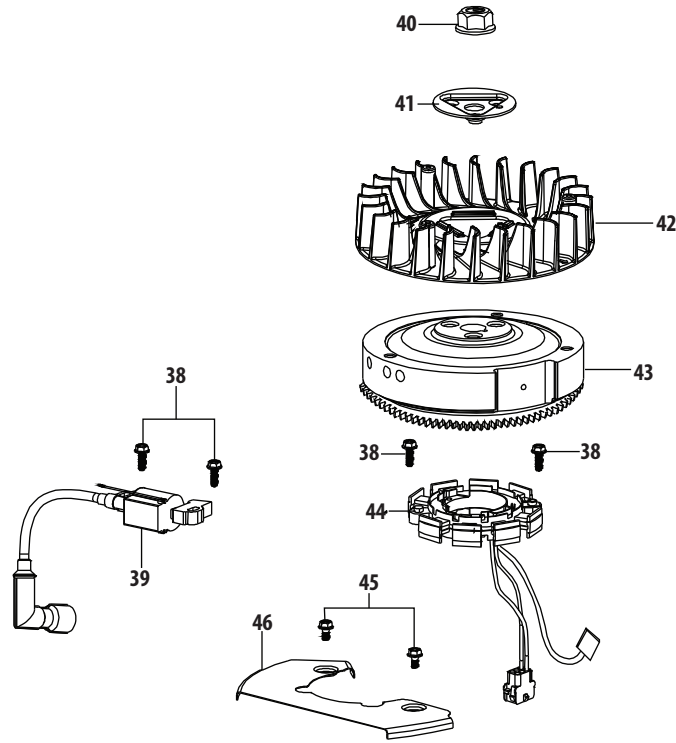

4P90JUB Ignition & Electrical

Ref.	Part Number	Description
38	710-04931	Bolt M6×28
39	951-12220	Ignition Coil Assembly
40	712-04220	Flywheel Nut M16×1.5
41	951-12221	Plate
42	951-12222A	Cooling Fan
43	951-12223	Flywheel
44	951-12224	Coil Assy. Charge
45	710-04940	Bolt M6×10
46	951-12279	Cowl